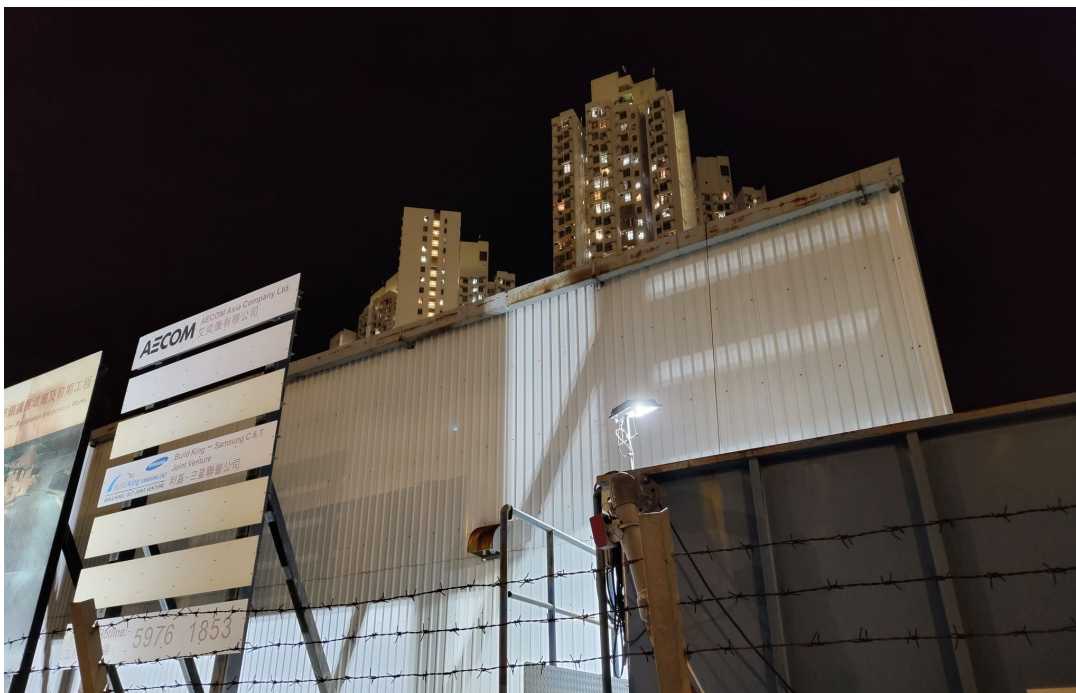

Annex K1

Examples of Landscape and Visual Mitigation Measures

Photo 1 - General view of tree protection zone for preserved plant species of conservation importance

Photo 2 - Control of night-time lighting using light hooding